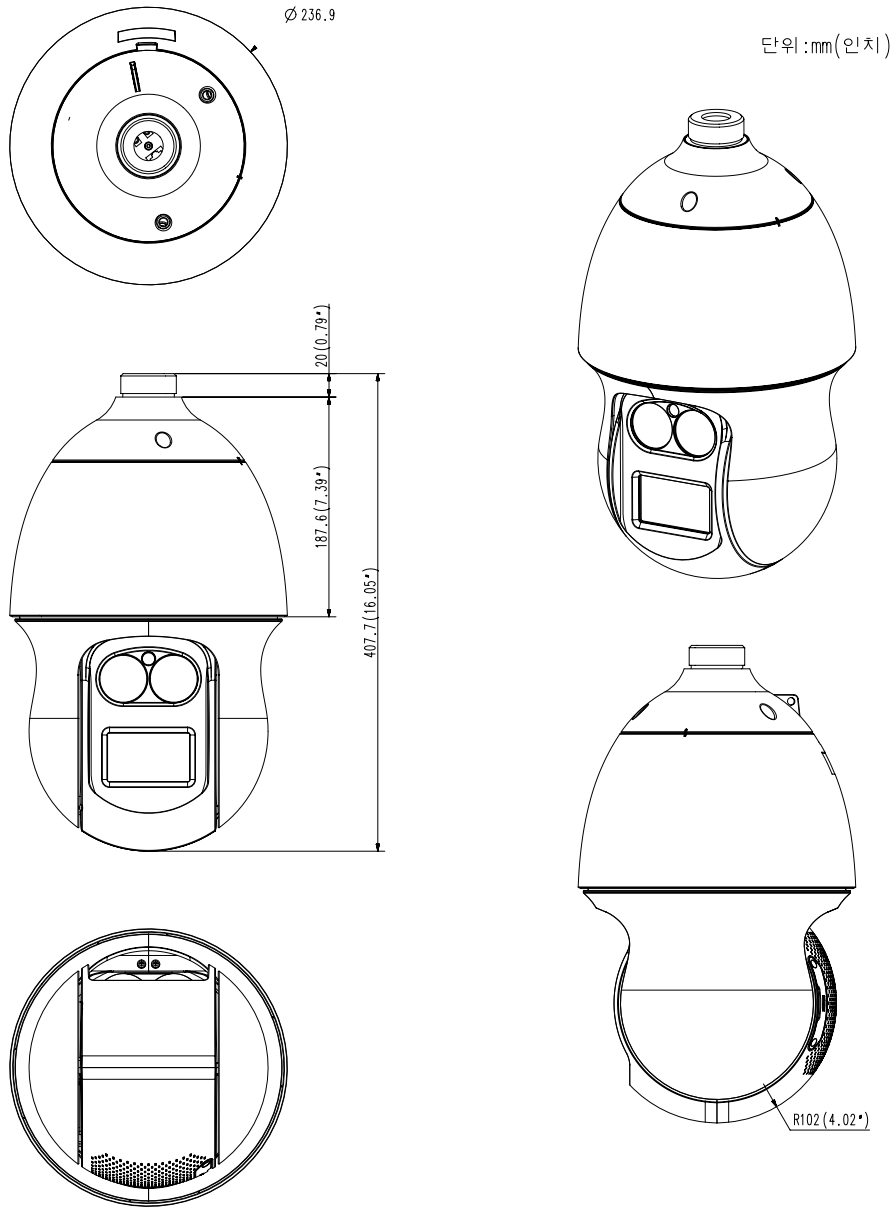

This parts should not contain any substances which are specified in AII

NO	PART NAME	CODE NO.	MATERIAL	Q'TY	REMARK

STANDARD TOLERANCE

DIV	h1	h2	h3	h4	h5
0-16	+0.05	+0.1	+0.1	+0.2	+0.3
16-63	+0.05	+0.1	+0.2	+0.3	+0.4
63-250	+0.1	+0.2	+0.3	+0.4	+0.4
	+0.2	+0.3	+0.4	+0.5	+0.6

UNIT	mm	DESIGN	CHECK	APPROVAL	PART NAME
SCALE					MODEL NAME
Hanwha Techwin					CODE NO.